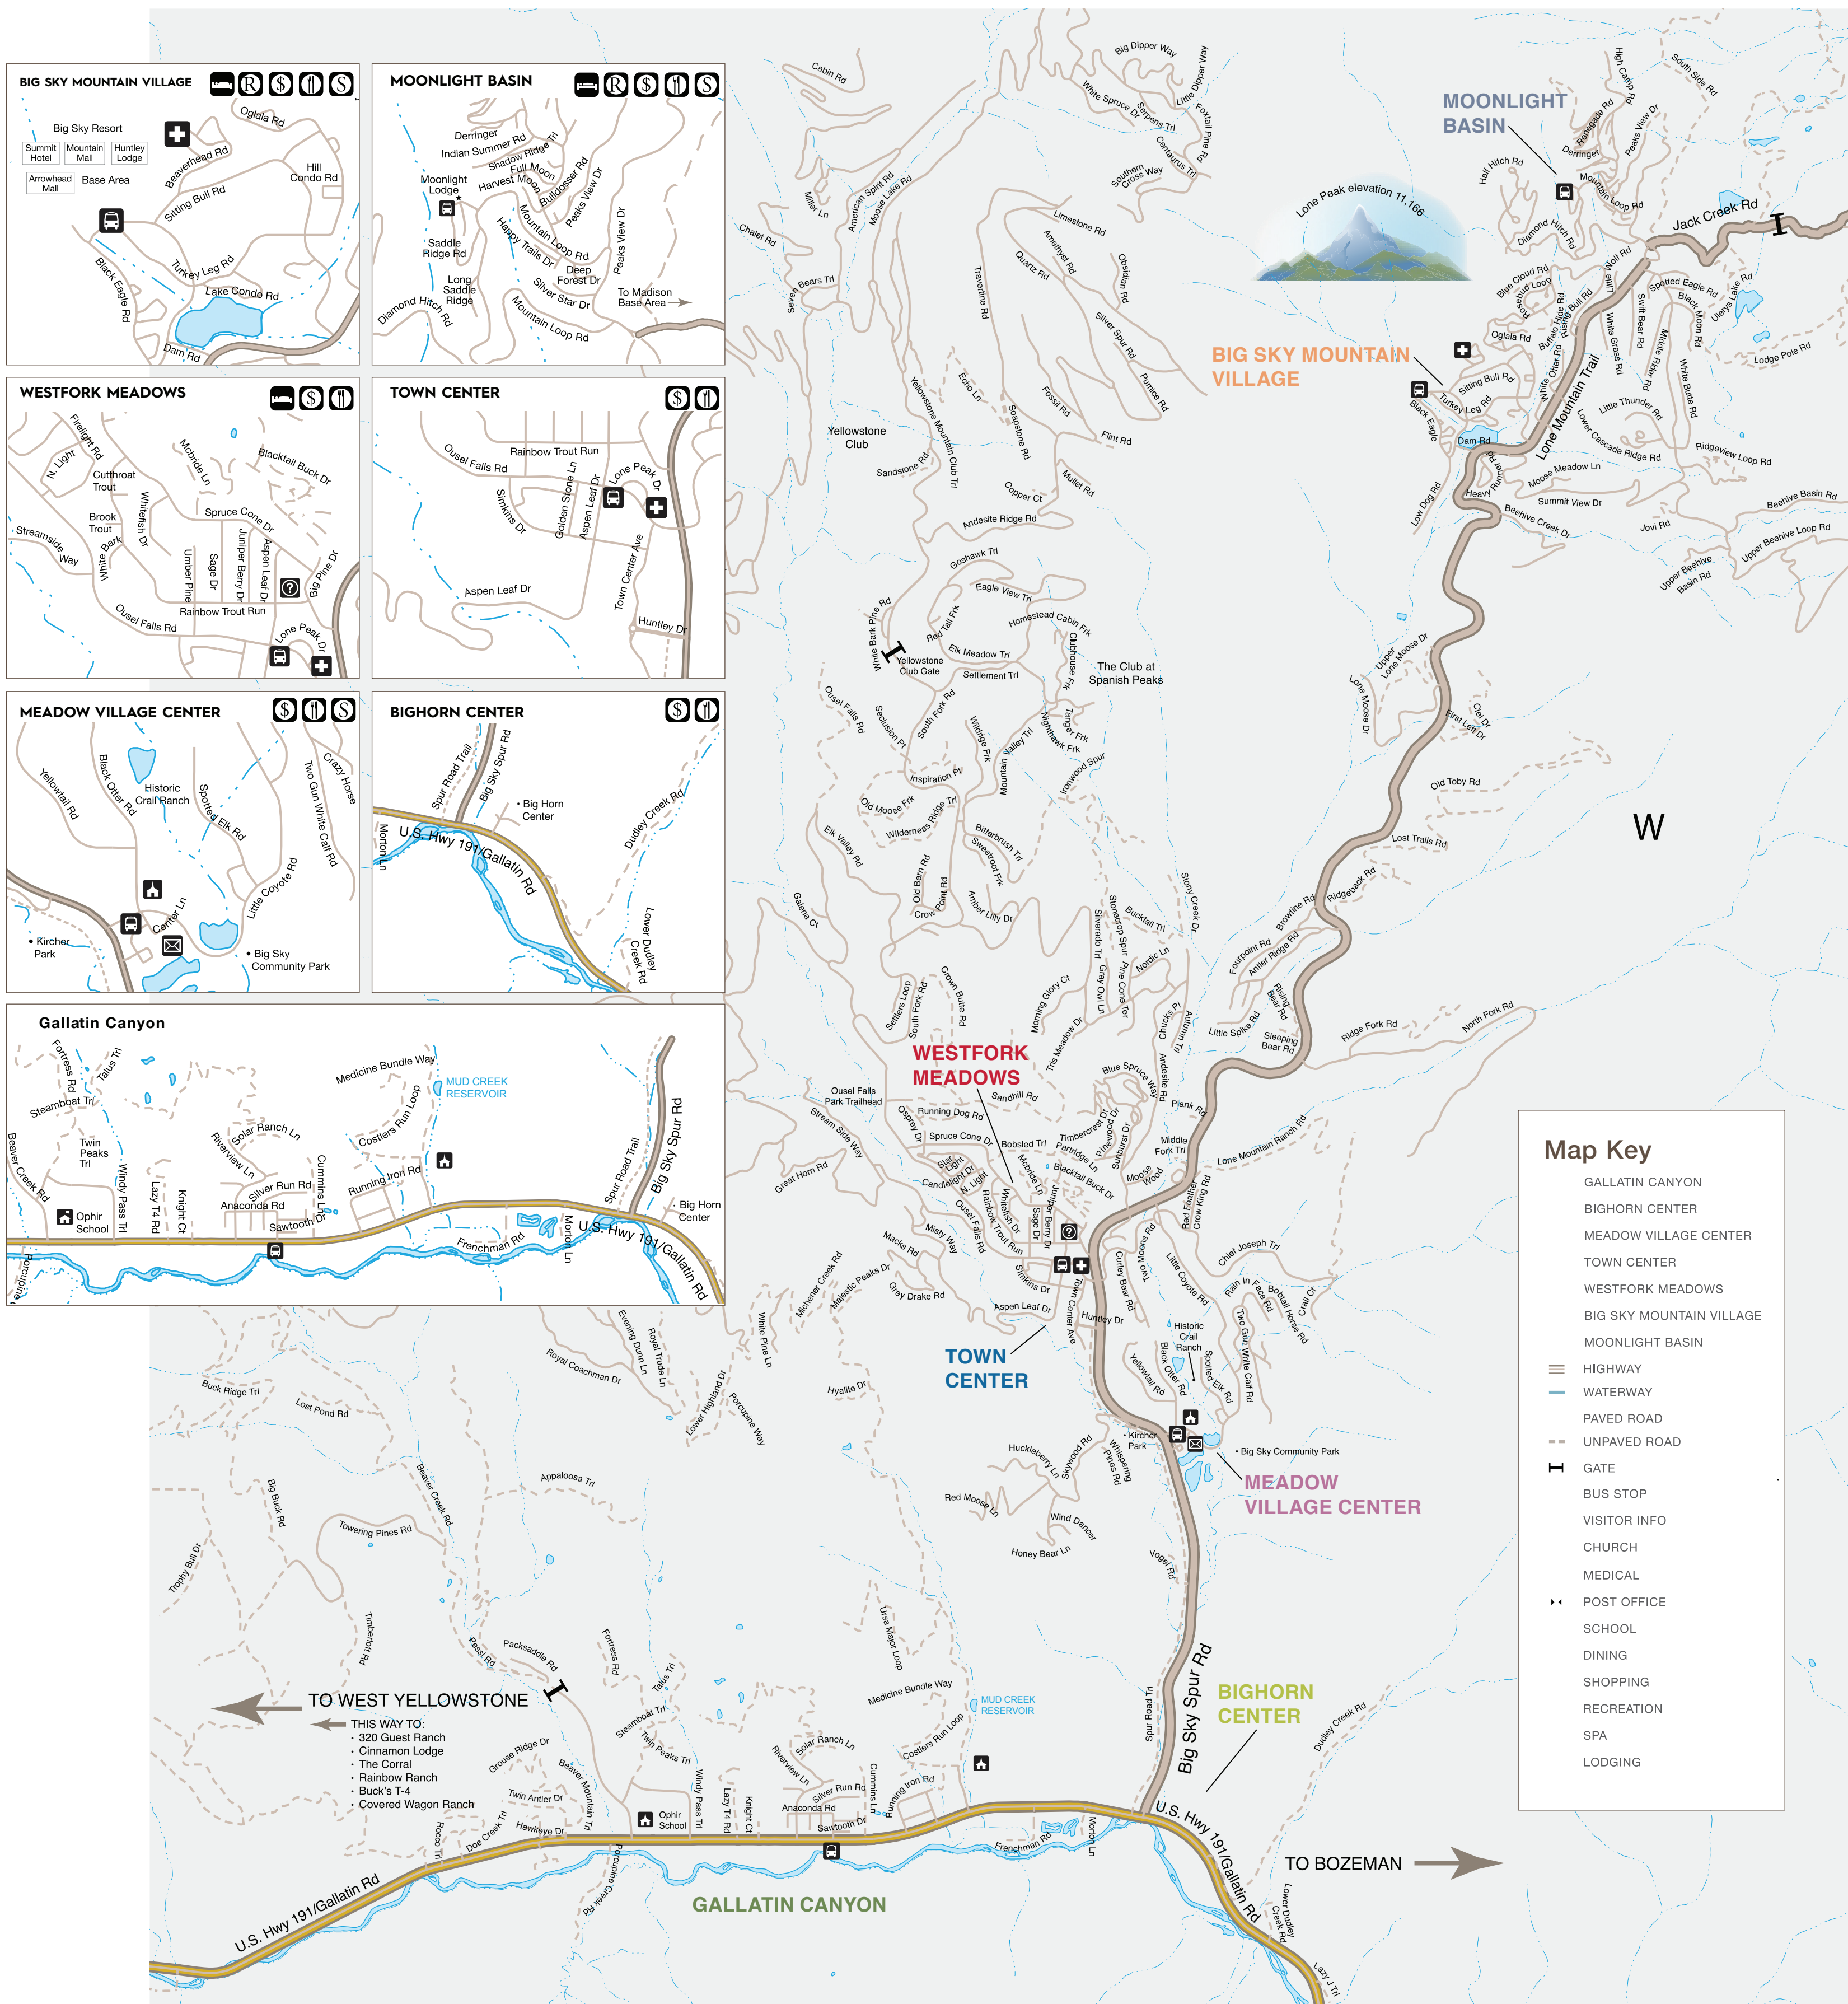

BIG SKY AREA MAP

Distances to Area Attractions

Condo Associations

Meadow Village 11-F

Park	Crail Ranch
Silverbow	Glacier
Yellowstone	Spanish
Broadwater	Townhomes
Teton	Peaks Club

Westfork Meadows

Aspen Court	Spruce
Greywolf	Blue Grouse
Madison	Deer Run
Court	Firelight
Pineridge	

Big Sky Mountain Village 14-Q & Moonlight Village 15-S

Big Horn	Shoshone	Powder Ridge
Skycrest	Hill	Saddle Ridge
Arrowhead	Beaverhead	Black Eagle
Lake	Cedar Creek	Alpenglow
Stillwater		Cascade Ridge

Town Center 9-H

Tamarack Court
Lone Peak Town Homes
Essentia/Elevation 6,000
Hardwood Crossing